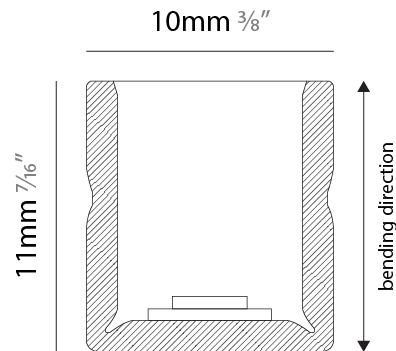

FLEXLITE WAVE SURFACE

E12W0007-

base number Color
Temperature

1. To build a product code in our configurator select the specify button on the base model # product page
2. To build a manual product code on this datasheet choose from the options listed below in blue font and add the suffix to the base model #

GENERAL

Series: Flexlite
Subseries: Flexlite Wave
Brand: Unonovesette
Division: Exterior
Mounting Type: Surface
Mounting Location: Wall
Subcategory: Wall Effect

PHYSICAL

Shape: Abstract
Length (mm): 1000
Length (in): 39 ³/₈
Width (mm): 10
Width (in): 0 ³/₈
Height (mm): 11
Height (in): 0 ⁷/₁₆
Light Distribution: Omnidirectional
Diffuser: Polyurethane - Opal
Fixture Finish: WHI
Fixture Material: PVC / Polyurethane
Cable Details: Neoprene 300mm 2x0.5 mm2
Upon Request: Custom length - maximum of 5 meters

ELECTRICAL

Lamp Type: LED
Input Wattage (W): 13.57/m
Total Output Wattage (W): 11.21/m
Dimming: Non-Dimmable / 0-10V Dimming
Driver Included: No
Driver Location: Remote
Driver Type: Constant Voltage - Universal
Driver Class: Class 2
Input Voltage (V): 120 - 277
Output Voltage (V): 24

LED

Color Temperature (°K): 2700 / 3050 / 4250 / 5100
Max. Delivered Lumen (lm): 420 (3050K)
CRI: >85 CRI
Lamp Life (hrs): 100000
Upon Request: Dim to Warm

OPTICAL

Optic°: 120° Diffused light

RATINGS AND CERTIFICATIONS

Certified By: Certified for North American Standards
IP rating: IP68 (for permanent submersion 5m)